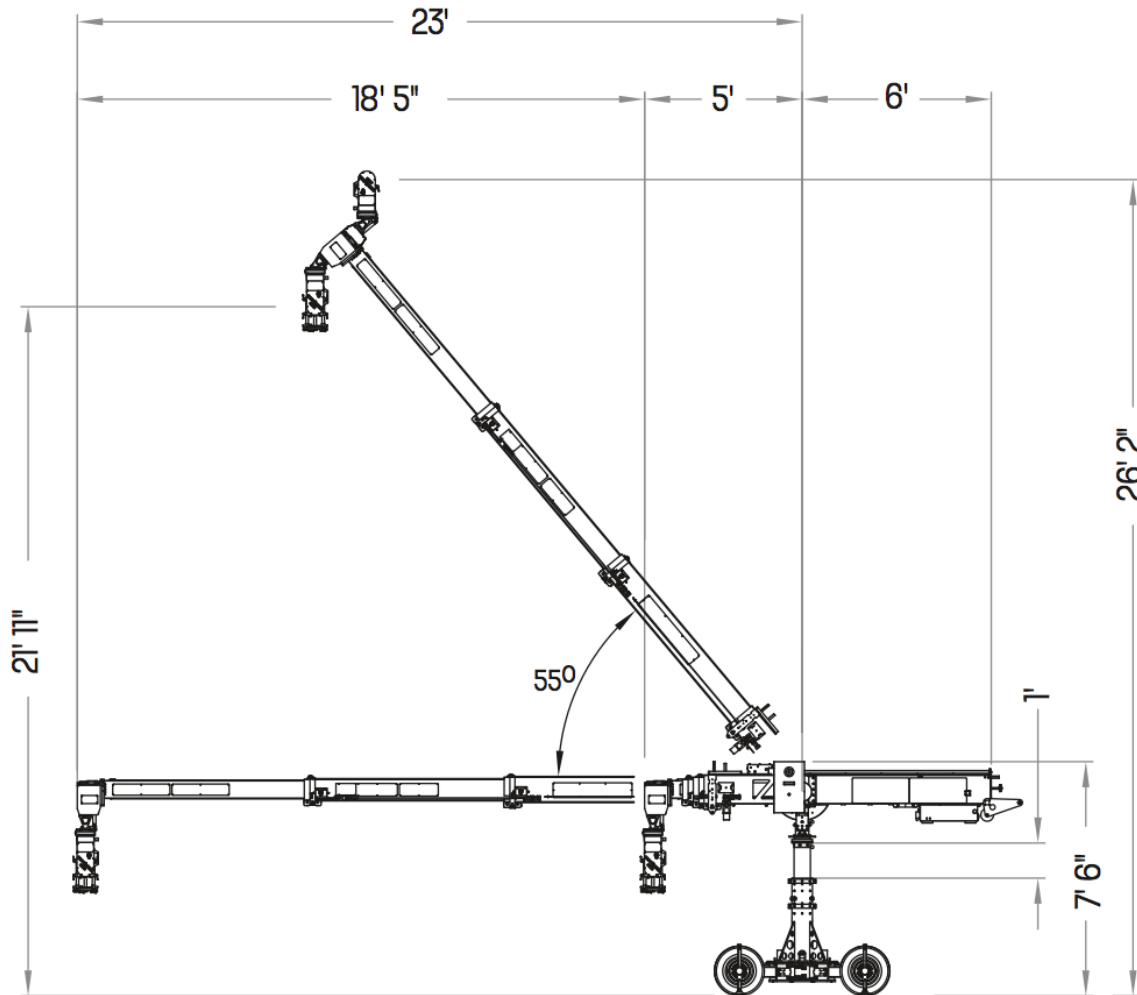

# Scorpio23

MAX. LENS HEIGHT: **23'**

MAX. TELESCOPIC EXTENT: **18.5'**

TOTAL WEIGHT: **2425 lbs**

## ADJUSTABLE BASE