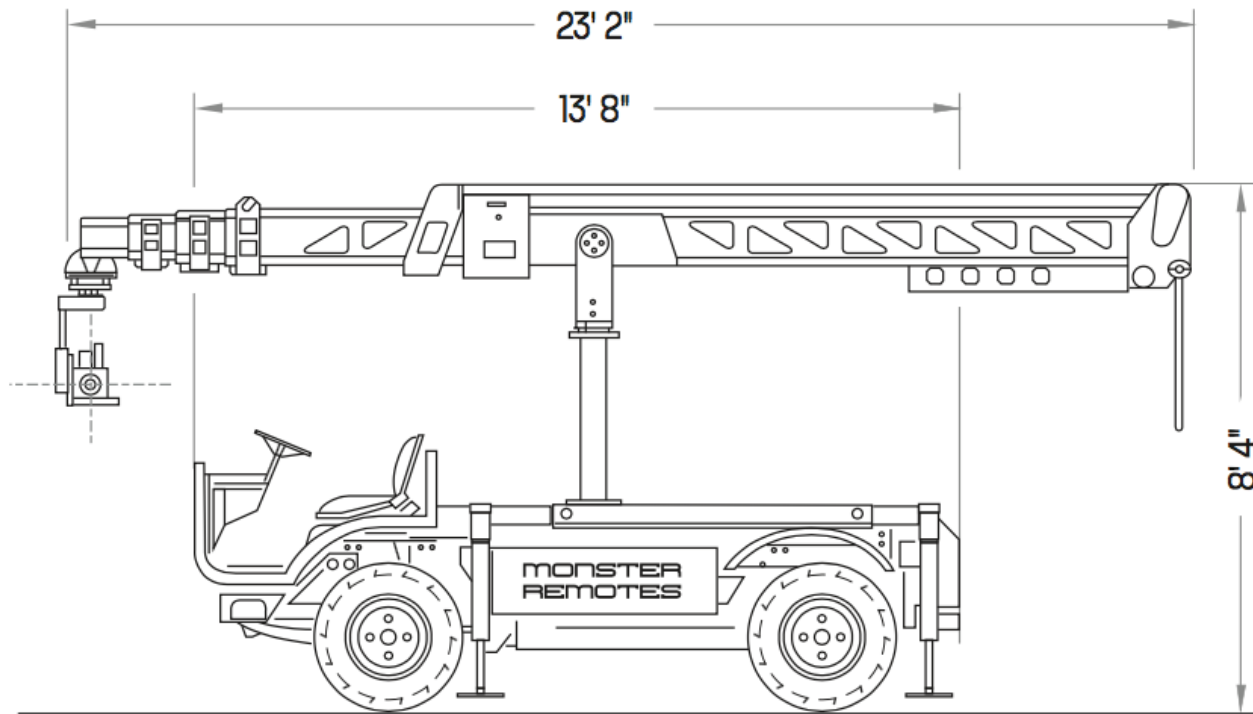

Taurus Base

with SuperTechno50

MAX. LENS HEIGHT: **51'**

MAX. TELESCOPIC EXTENT: **37'**

TOTAL WEIGHT: **10,000 lbs**

FOOTPRINT