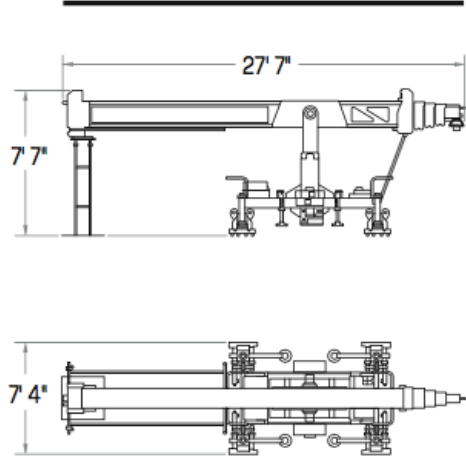

SuperTechno75

MAX. LENS HEIGHT: **75'**

MAX. TELESCOPIC EXTENT: **63'**

TOTAL WEIGHT: **14,000 lbs**

MIN

MAX