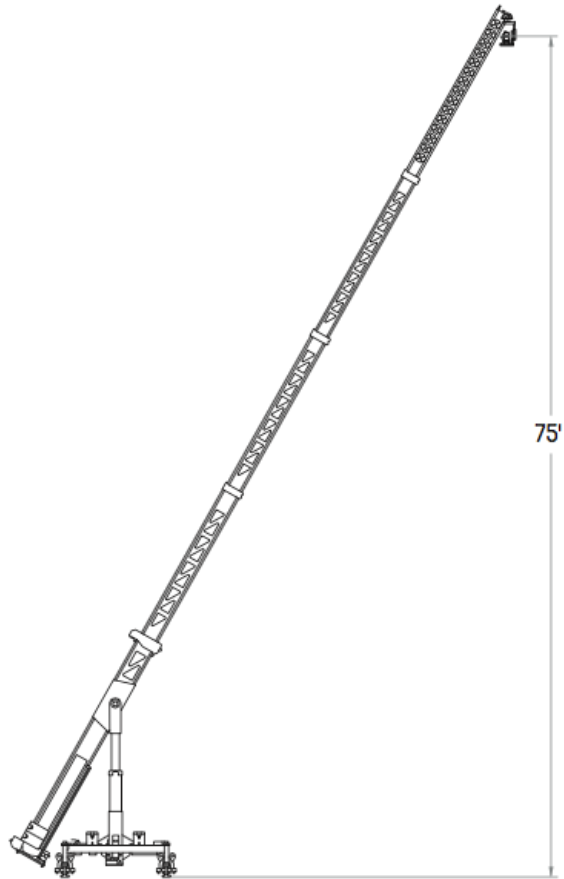

SuperTechno75

MAX. LENS HEIGHT: **75'**

MAX. TELESCOPIC EXTENT: **63'**

TOTAL WEIGHT: **14,000 lbs**

MIN

MAX