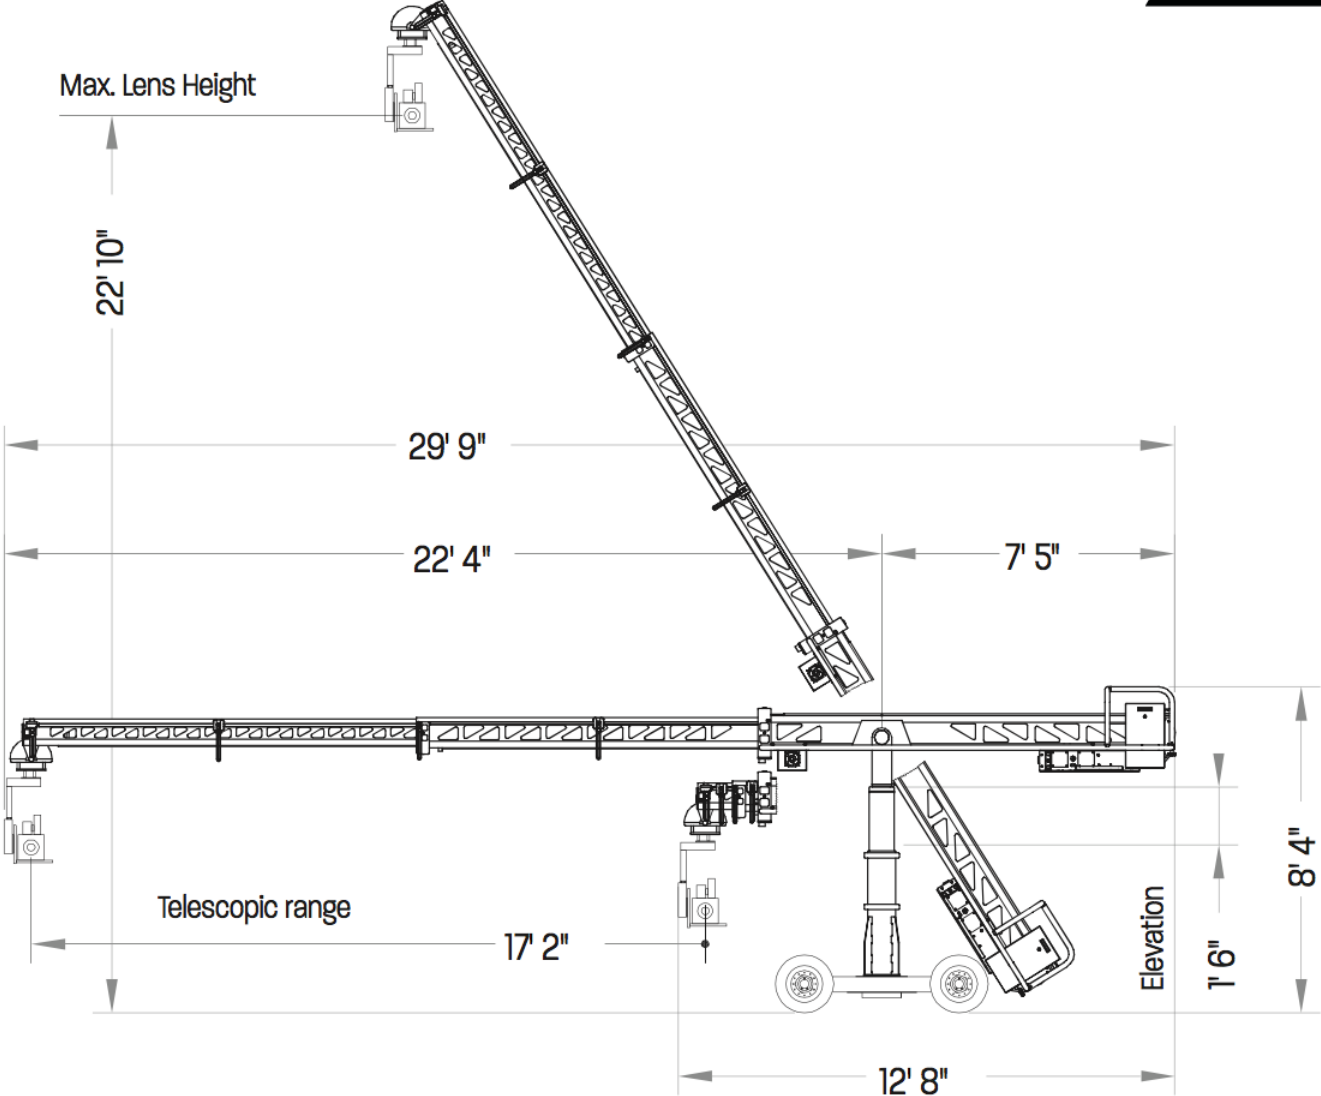

SuperTechno22

MAX. LENS HEIGHT: **22'**
MAX. TELESCOPIC EXTENT: **17'**
TOTAL WEIGHT: **2200 lbs**

BASE