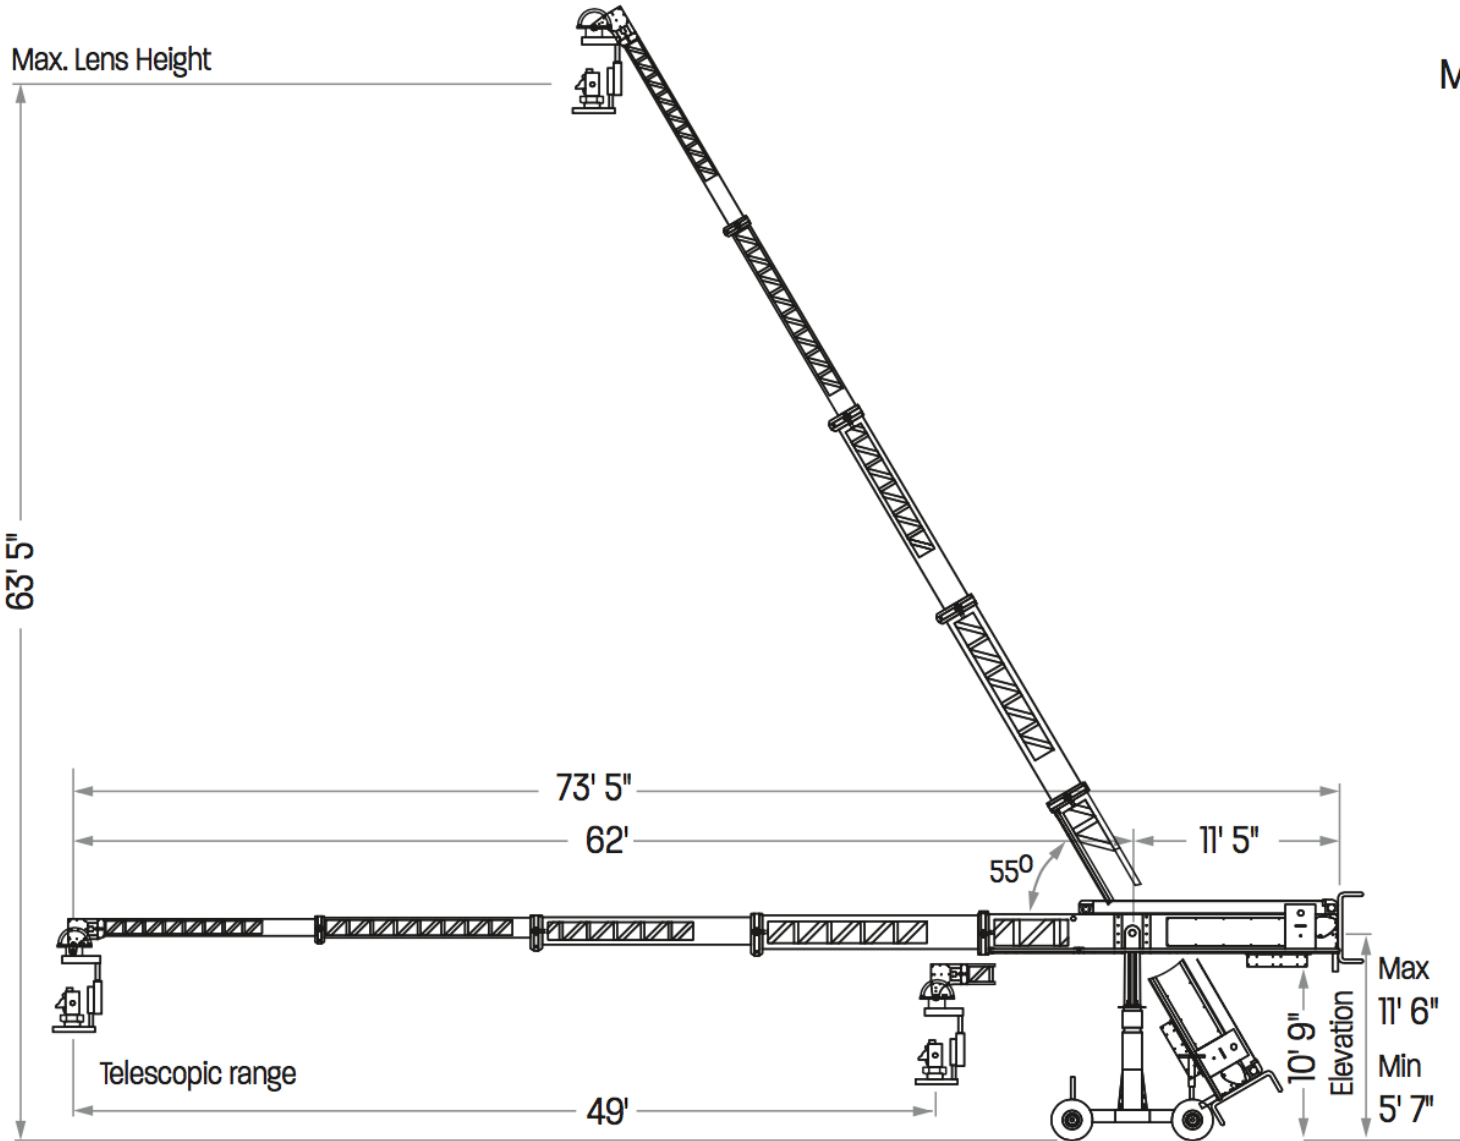

# MovieBird60

MAX. LENS HEIGHT: **63'**  
MAX. TELESCOPIC EXTENT: **50'**  
TOTAL WEIGHT: **10,000 lbs**

## BASE