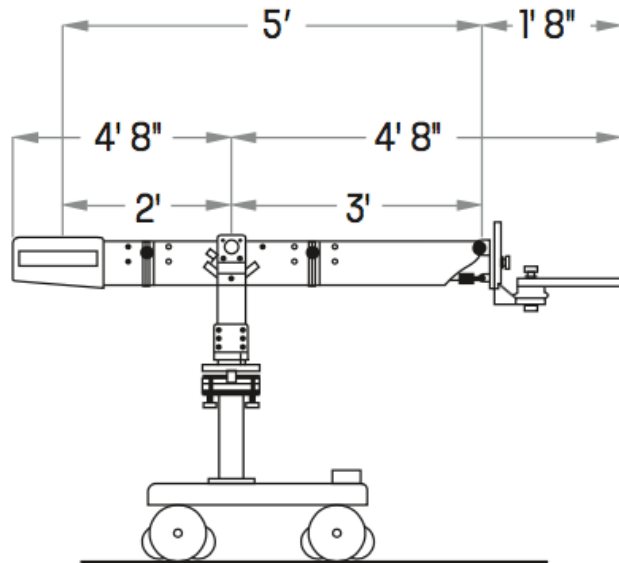

AeroJib

CONFIGURATIONS AVAILABLE:

4' 8"

5' 8"

6' 9"

9'

MAX

MIN